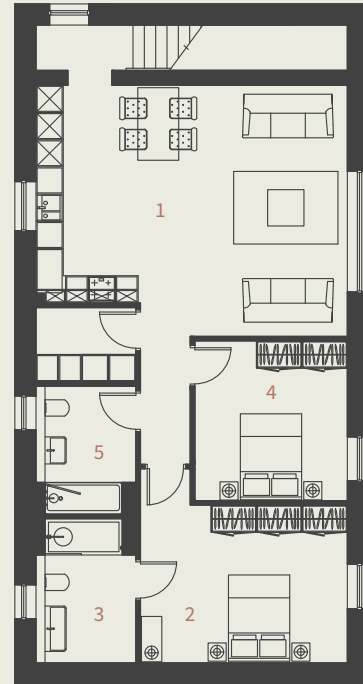

GROUND FLOOR

FIRST FLOOR

108.2 sqm/1164 sqft

## Plot 18

- 🛏 2 bedrooms
- 🚿 2 bathrooms
- 🚗 1 parking space

1. Living Dining Kitchen	7.0m x 5.6m
2. Bedroom 1	4.7m x 4.3m
3. En-Suite	3.2m x 2.3m
4. Bedroom 2	3.5m x 3.5m
5. Bathroom	2.8m x 2.2m